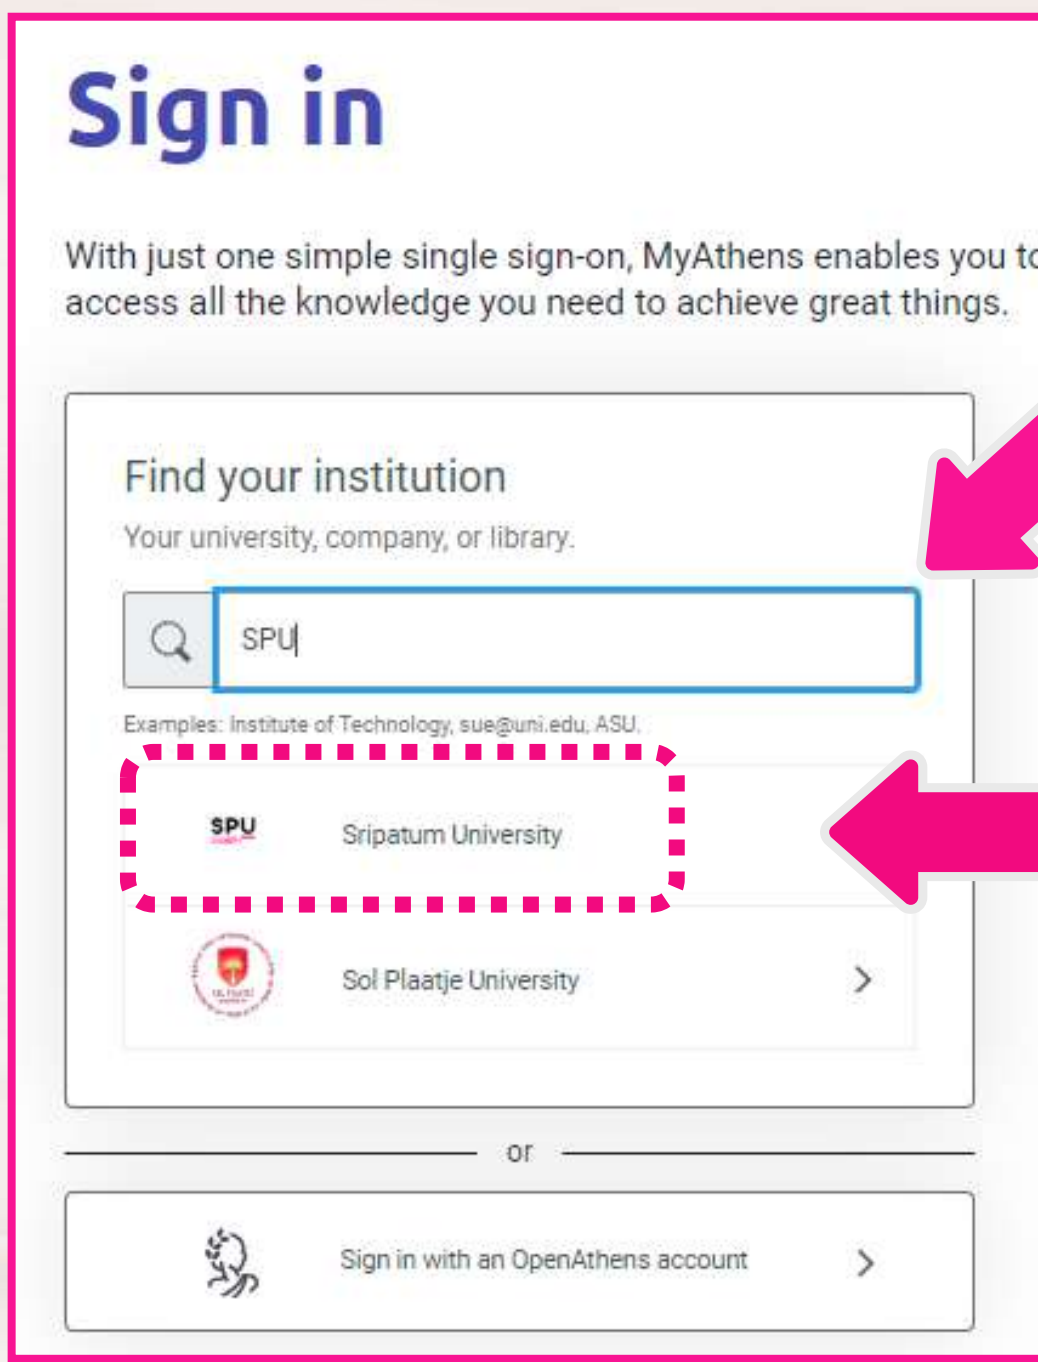

Choose how to sign in

- Login SPU Google account
Sign in at Sripatum University
- [Chonburi Campus] Login using SPU 365 account
Sign in at Sripatum University
- [Under construction] Login using SPU 365 account
Sign in at Sripatum University

By using this site you agree to us setting cookies. Please see our [privacy and cookie information](#).

Powered by OpenAthens

3

Through OA website

URL : <https://my.openathens.net/my>

1 Access to website
<https://my.openathens.net/my>
and looking for Sign in part

2 Type **SPU** at Find your institution

3 Select to **Sripatum University**

3 Through OA website

URL : <https://my.openathens.net/my>

4 Sign in by using institution email

For staff at the Bangkok campus and Khon Kaen campus, use the email xxx@spu.ac.th